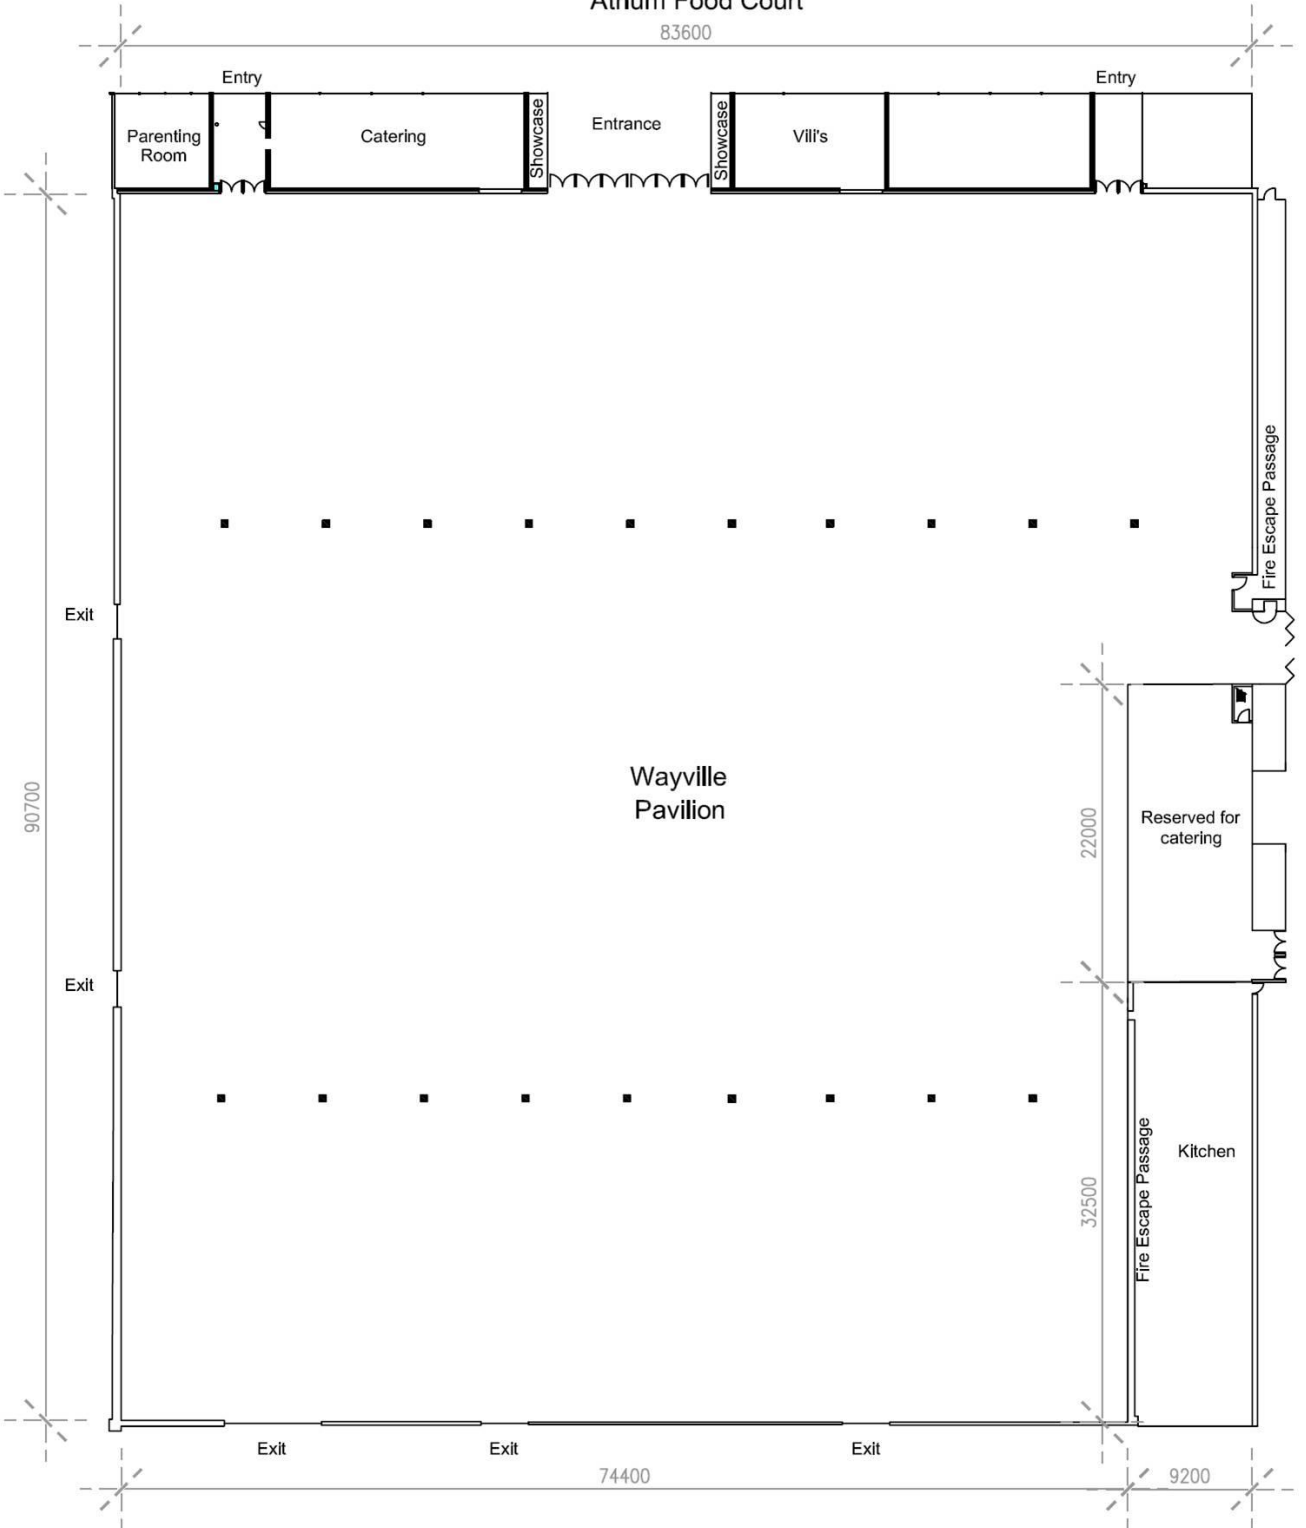

# Atrium Food Court

83600

Parenting Room

Catering

Entrance

Vill's

Wayville Pavilion

Reserved for catering

Kitchen

Exit

Exit

Exit

Exit

Exit

Fire Escape Passage

Fire Escape Passage

90700

22000

32500

74400

9200